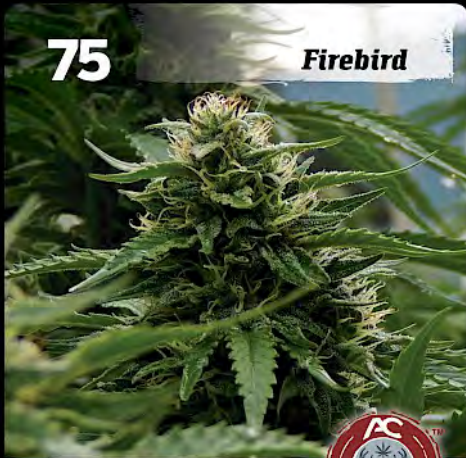

# UFO GIFT PACK BOX

40

Mountain Shamaness

INDICA DOMINANT

**Powers:** unlock mental doors  
inspire introspection  
harmonious  
communal

**Seed Name:** Afgoo

75

Firebird