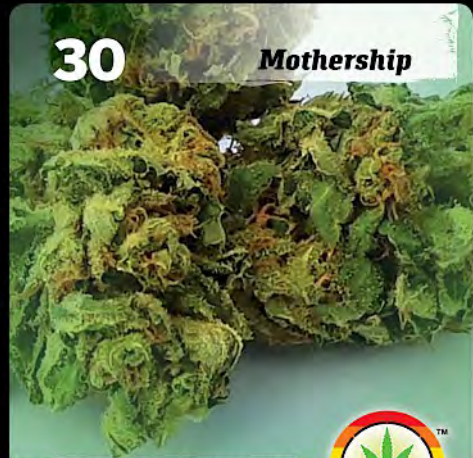

SATIVA DOMINANT

**Powers:** brilliant buzz  
clear head high  
sweet flavor  
sociability

**Seed Name:** Chocolope

30

Mothership

SATIVA DOMINANT

**Powers:** euphoric  
happy high  
chocolate-like flavor

**Seed Name:** Chocolope