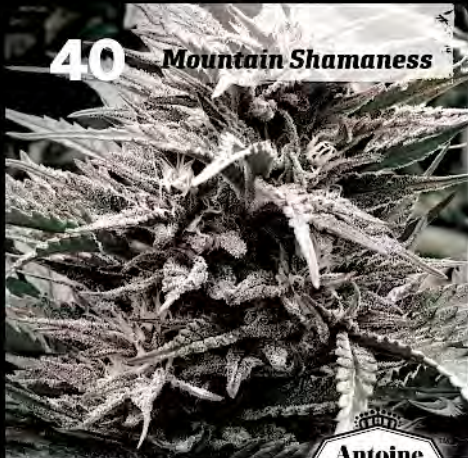

40

Mountain Shamaness

INDICA DOMINANT

Powers: unlock mental doors
inspire introspection
harmonious
communal

Seed Name: Afgoo

75

Firebird